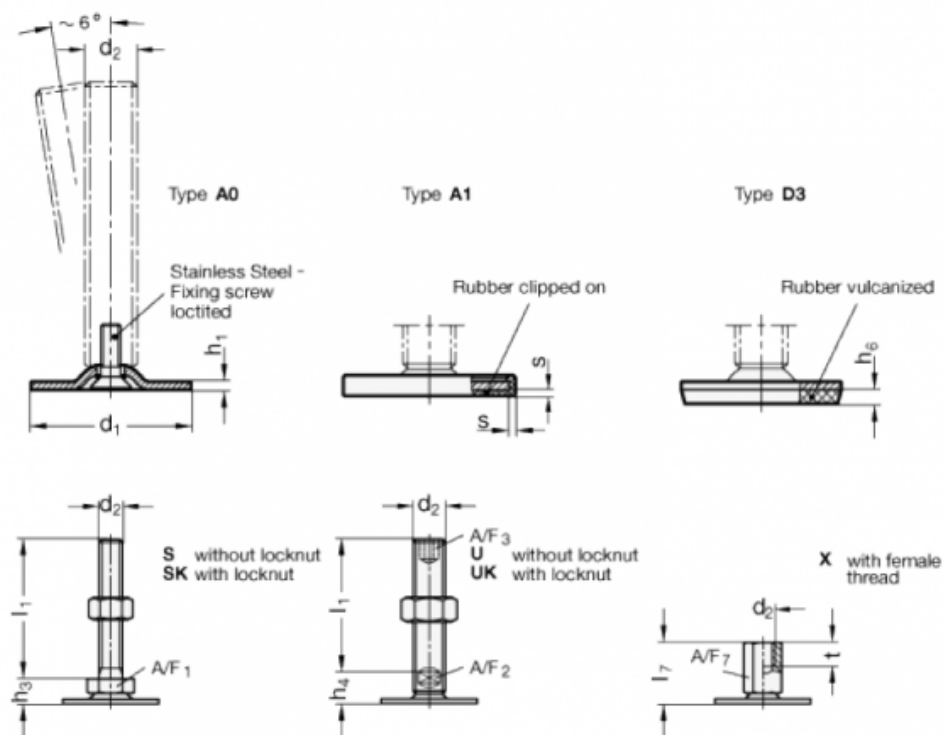

Data Sheet

Article number: 204080M10100A1S

Description: E+G levelling foot
GN 40-80-M10-100-A1-S

Note: S Without nut, External hexagon at the bottom

Measures

A/F1	= 17
d1	= 80
d2	= M10
h1	= 3
h3	= 12
h6	=
l1	= 100
s	= 2